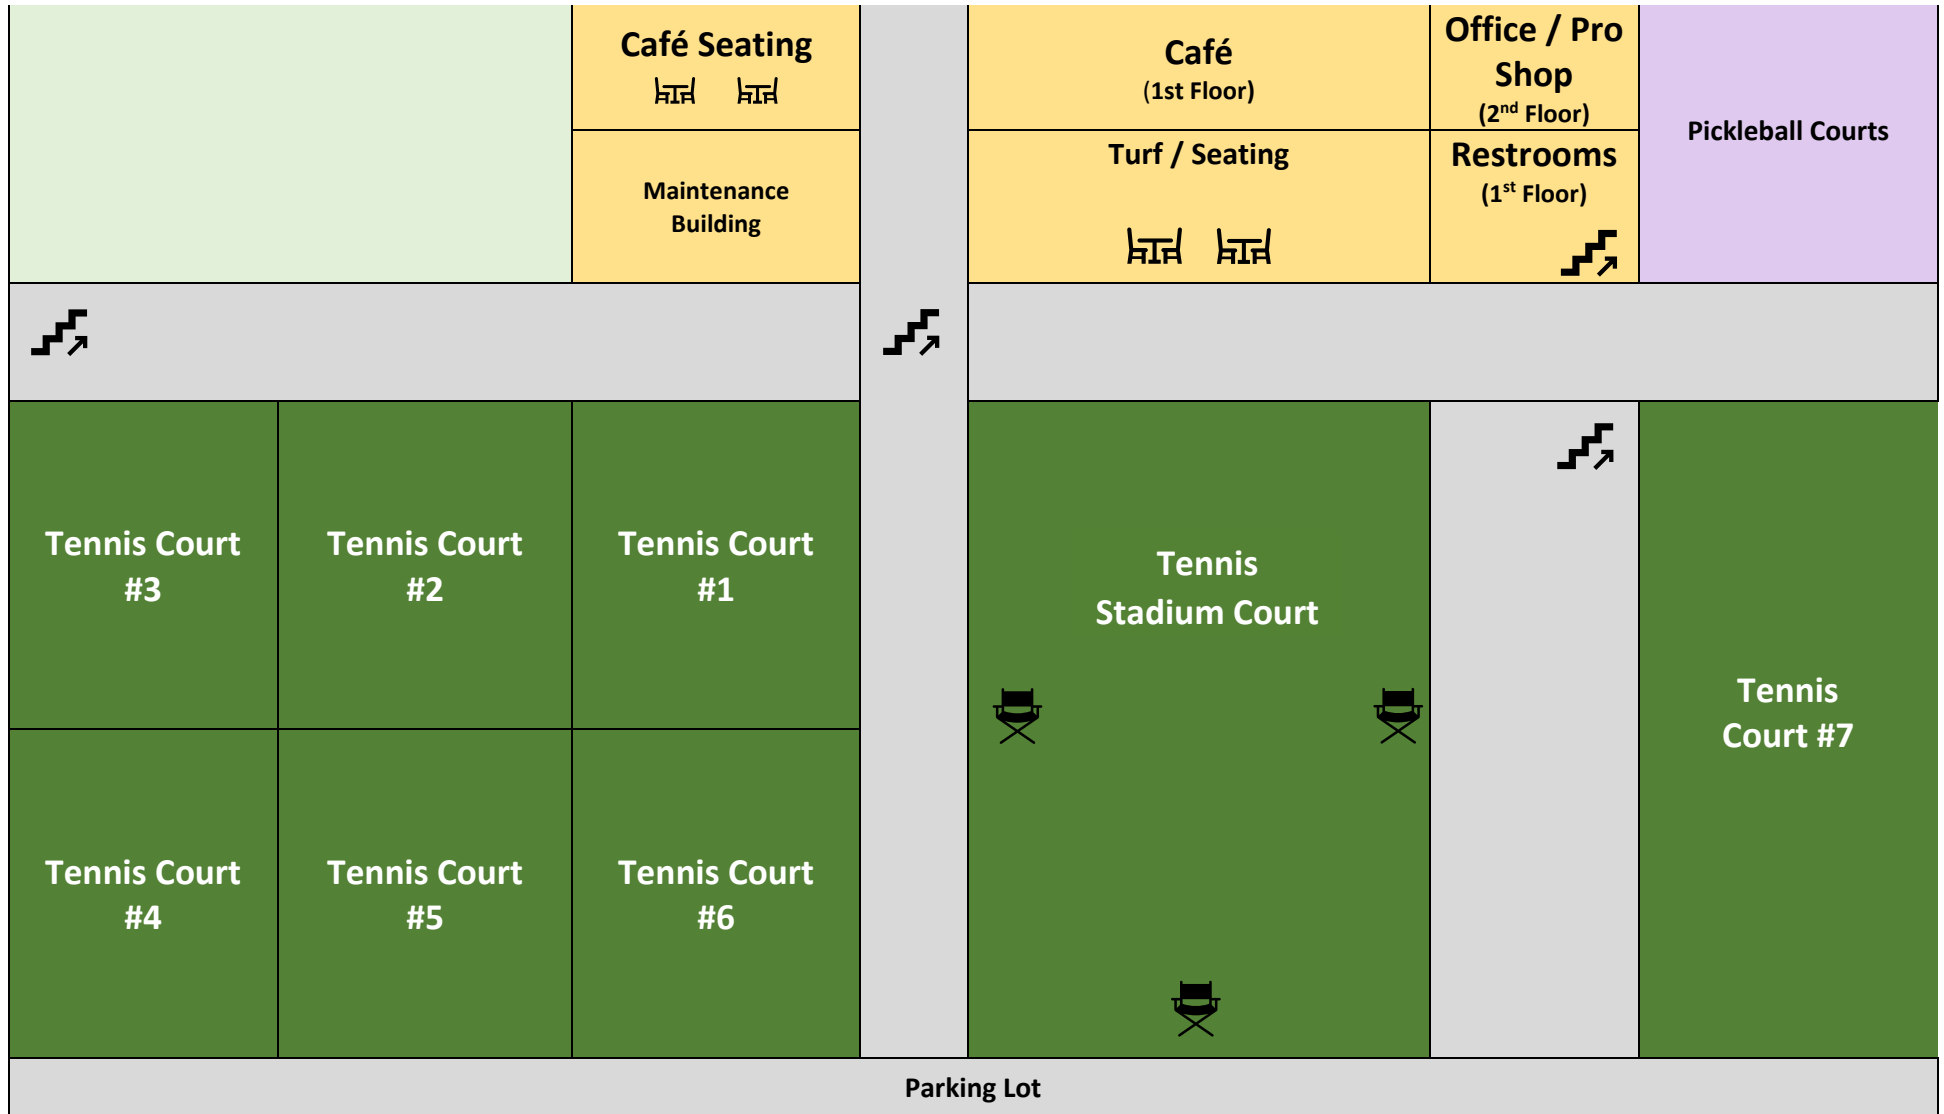

Tennis in a Pickle – Pickleball Court Map

Coachella Valley's Premier Pickleball & Tennis Club
www.tennisinapickle.com

↖ Café / Foot Path to Clubhouse and Overflow Parking Lot

Office / Pro Shop (2 nd Floor)		Wall				Gate to Putting Green		<p>Drop-In Courts (4 on/off when 1+ waiting) Courts 2, 3, 4, 5, 6, 7, 8, 9, 11, 12, 17, 18, 21, 22, 19</p> <p>Challenge Courts (2 on/off when 2+ waiting) Courts 1 & 10</p>		
Restrooms (1 st Floor)		Court #3 4.0+		Court #4 4.0+		Court #7 4.0	Court #8 3.5		Court #11 3.5	Court #12 3.5
Turf / Seating		Court #1 4.0/4.0+ Challenge Court		Court #2 4.0+		Court #5 4.0	Court #6 4.0		Court #9 3.5	Court #10 3.5/3.5+ Challenge Court
Tennis Center Court ^				Pod #1		Pod #2		Pod #3		
		Lower Walkway Seating Area				Stairs	Upper-Level Walkway		Screened "Door"	
				Tennis Court		Court #21 2.5 & Temp Court	Court #22 2.5 & Temp Court	Court #13 Reservable Court	Court #14 Reservable Court	Court #17 3.0
				Court #23 Clinic Court & Temp Court	Court #24 Clinic Court & Temp Court	Court #15 Reservable Court	Court #16 Reservable Court	Court #19 4.5 Court	Court #20 Morgan's Teaching Court & 4.5 Court	
		Pod #7		Pod #6		Pod #5		Pod #4		
Tennis/Pickleball Parking Lot								Landscaping		

Website: www.TennisInAPickle.com

Facebook: [TennisInAPickle.com/facebook.html](https://www.facebook.com/TennisInAPickle.com/)

PB Map v2021-02-16

Address: Located in the Palm Desert Resort, 77333 Country Club Dr., Palm Desert, CA 92211

First-time Visitors: ask the guard shack for directions to parking/courts

Tennis in a Pickle – Tennis Court Map

Foot Path to Clubhouse and Overflow Parking Lot

Website: www.TennisInAPickle.com

Facebook: [TennisInAPickle.com/facebook.html](https://www.facebook.com/TennisInAPickle.com/)

PB Map v2021-02-16

Address: Located in the Palm Desert Resort, 77333 Country Club Dr., Palm Desert, CA 92211

First-time Visitors: ask the guard shack for directions to parking/courts